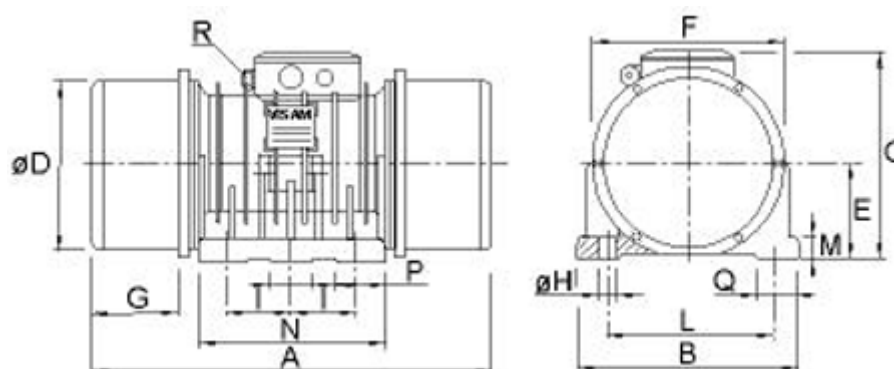

Data Sheet

Article number: 310101680006100

Description: Vibrator motor SPV 61.0 C 1210kgcm
1000 o/m 6800kg 5,3kW 3x230-400V 50hz

Measures

A = 770	L = 320
B = 390	M = 45
C = 414	N = 370
d = 345	Number H = 6
E = 192	P = 115
G = 163	Q = 75
H = 29	R = M25x1,5 + M16x1,5TH
I = 115	